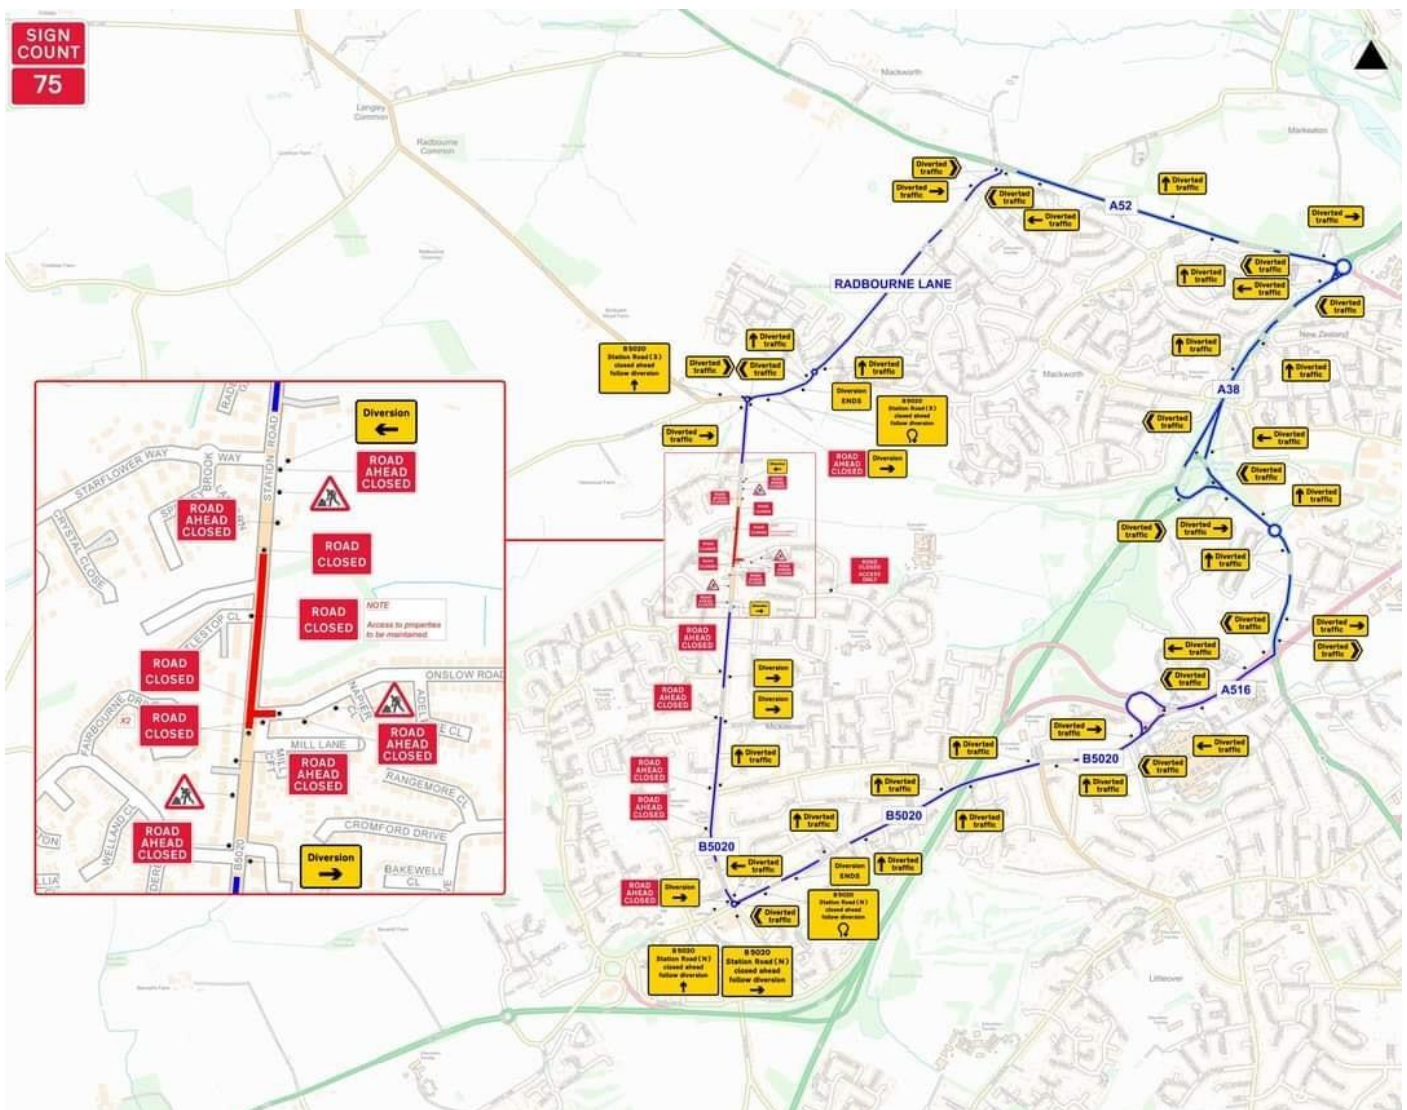

Station Road in Micklegate, between Whistlestop Close and Onslow Road, will be closed next week (21/02/22 to 25/02/22). This will affect many of our families, please allow additional time and plan to take an alternative route so that children still arrive at school between 8:45am and 8:55am, in time for the start of our school day, thank you. Further information is provided below, -

Residents access:

- Onslow Road at its junction with Station Road will be closed to all traffic:

🏠 Access and exit for residents will be via Brisbane Road.

- Hackwood Grange, Spinneybrook Way, Starflower Way, Crystal Close, Lantern Grove + any other properties on the Micklegate FC / Great Northern side of the road works:

🏠 Access and exit will be via Station Road / Radbourne Lane.

■ Whistlestop Close & Mews Court (inside the road closure):

👉 Access and exit for residents via Station Road / Onslow Road side of the road works (subject to final confirmation). This will be controlled access with site workers (Chasetown) on hand to assist.

Diversions:

👉 Extensive diversion signage within Mickleover itself and surrounding areas will be in place early on Monday, prior to the road works commencing. We are discussing some finer detail with the council / Chasetown over the signage on Station Road to minimise general / non resident traffic arriving at the road closure.